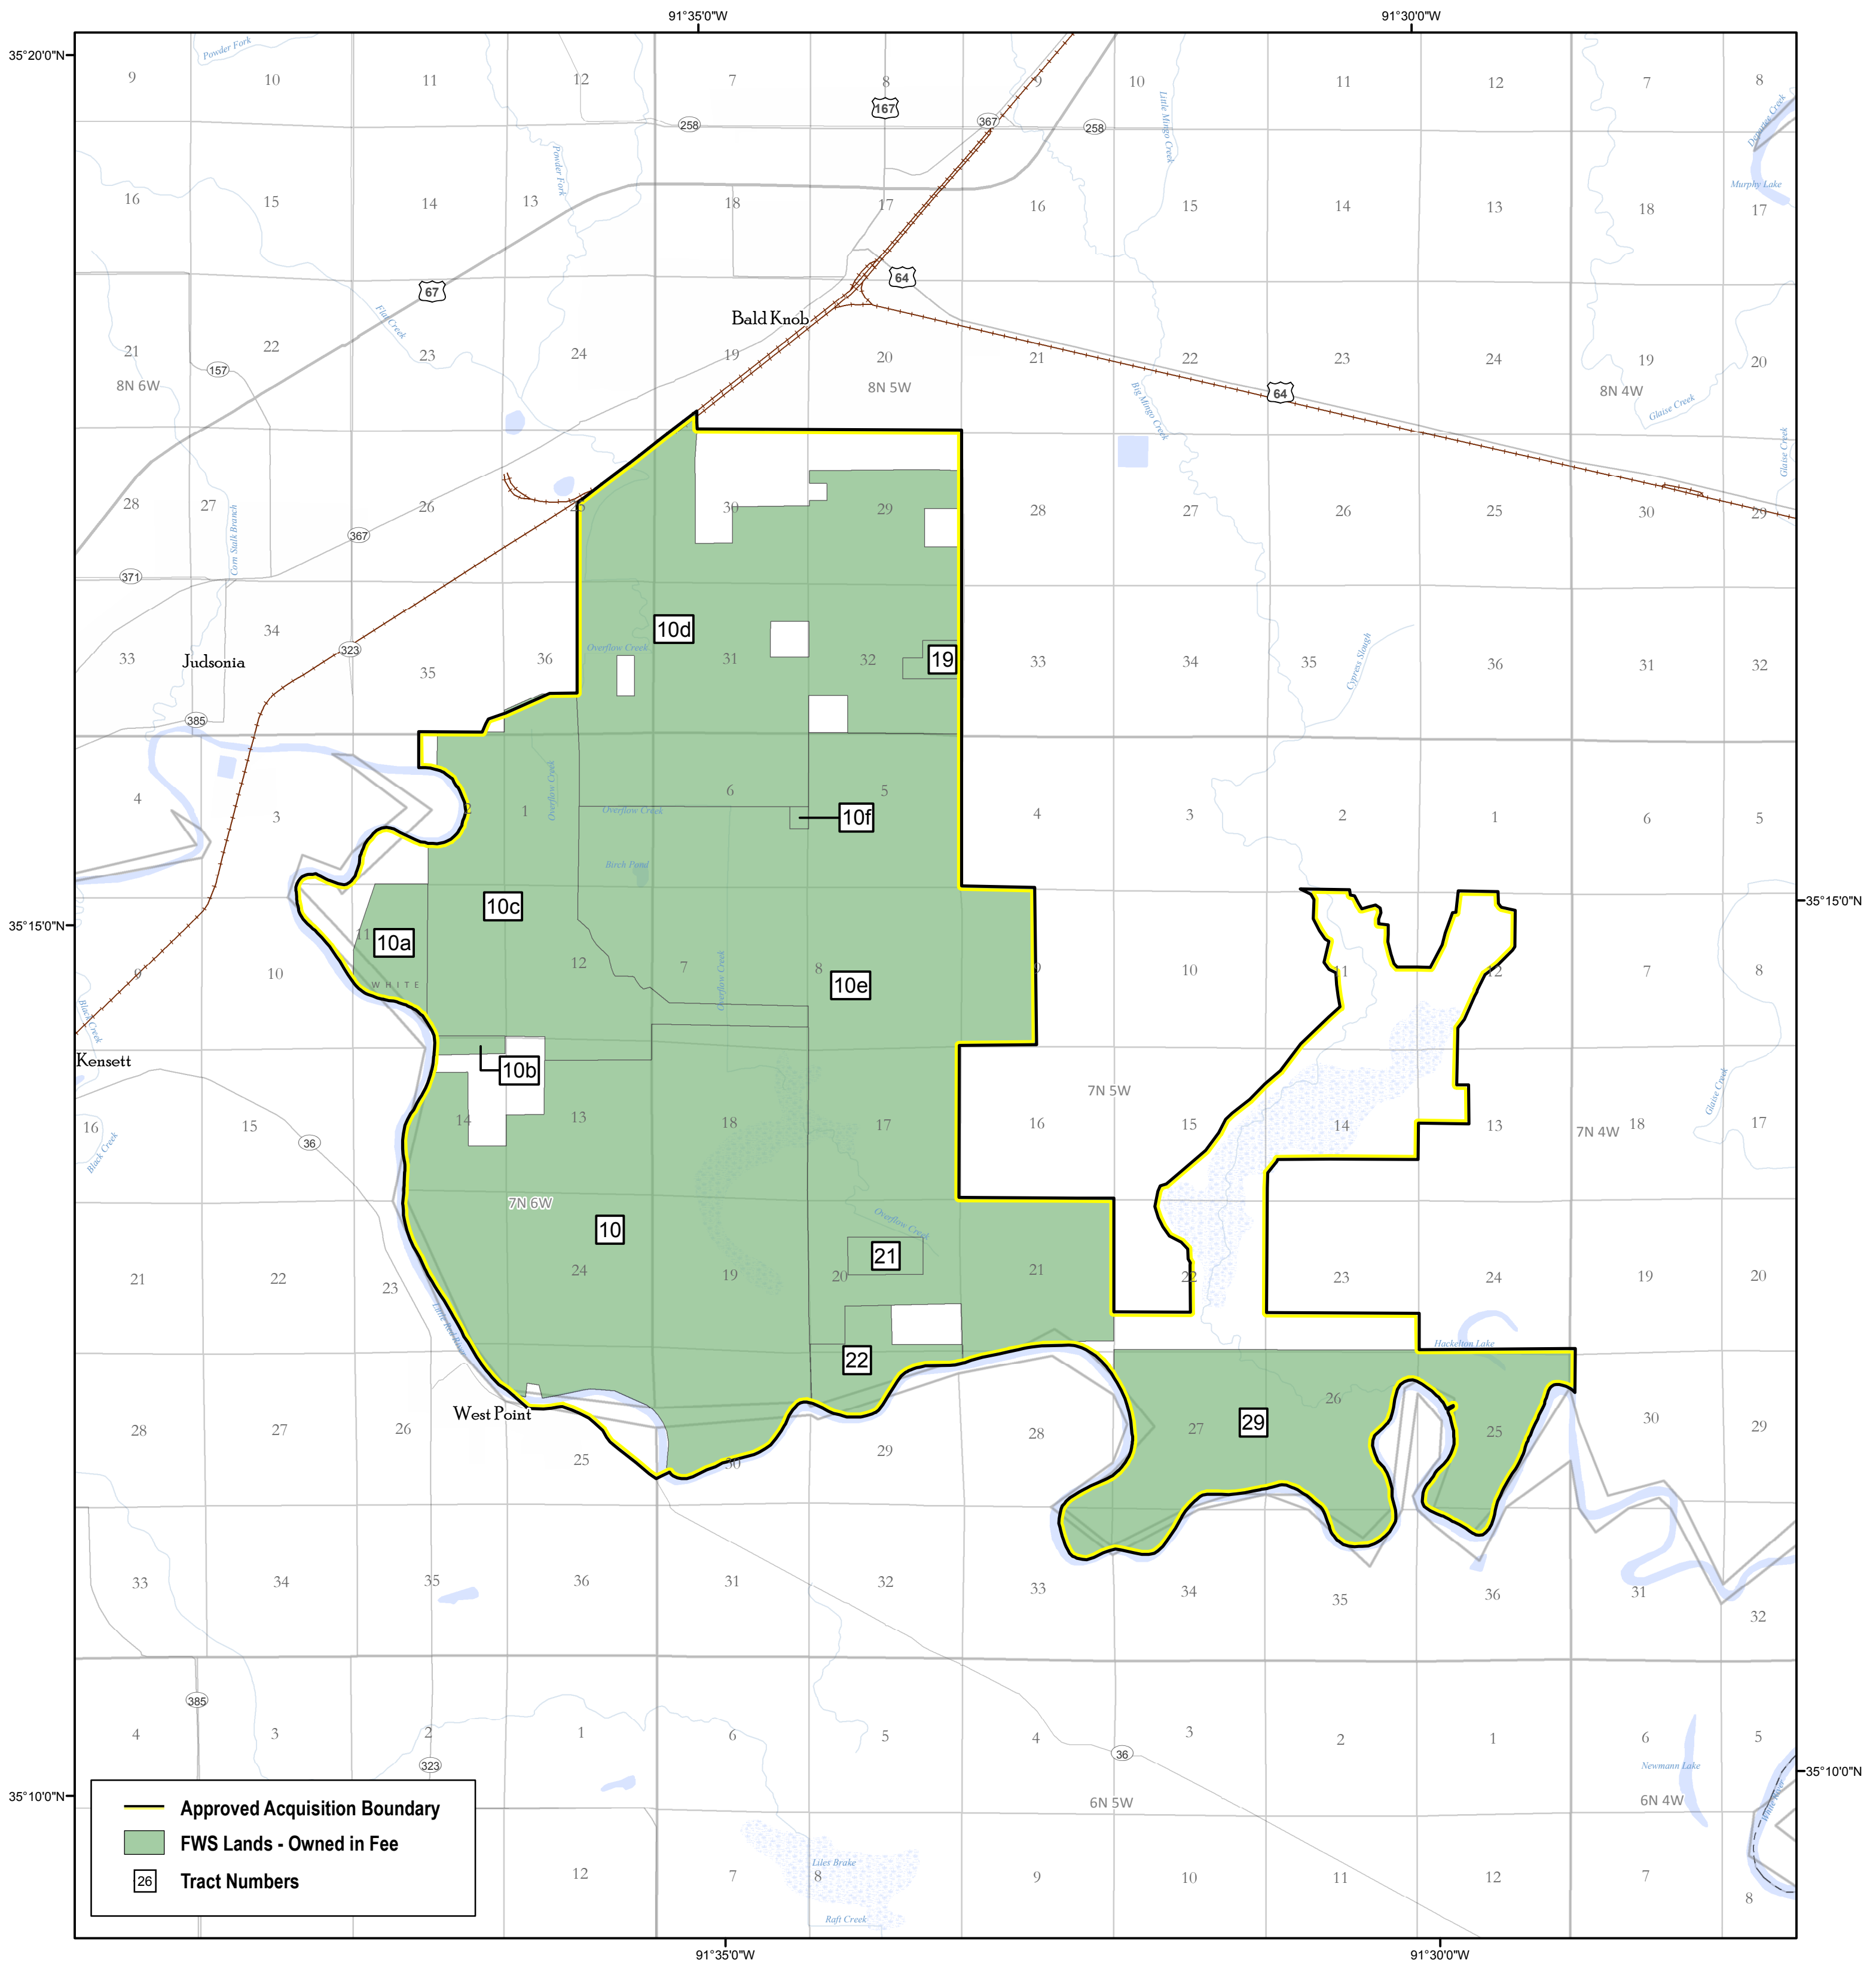

# Bald Knob National Wildlife Refuge

White County, Arkansas

Produced in the Division of Realty  
 Atlanta, GA  
 Land Status Current to: 02/15/2017  
 MAP DATE: 3/7/2017  
 Base Map Source: ESRI / DOE RENEWABLE ENERGY ATLAS

Region 4 Locator

UTM ZONE 15N  
NAD 83