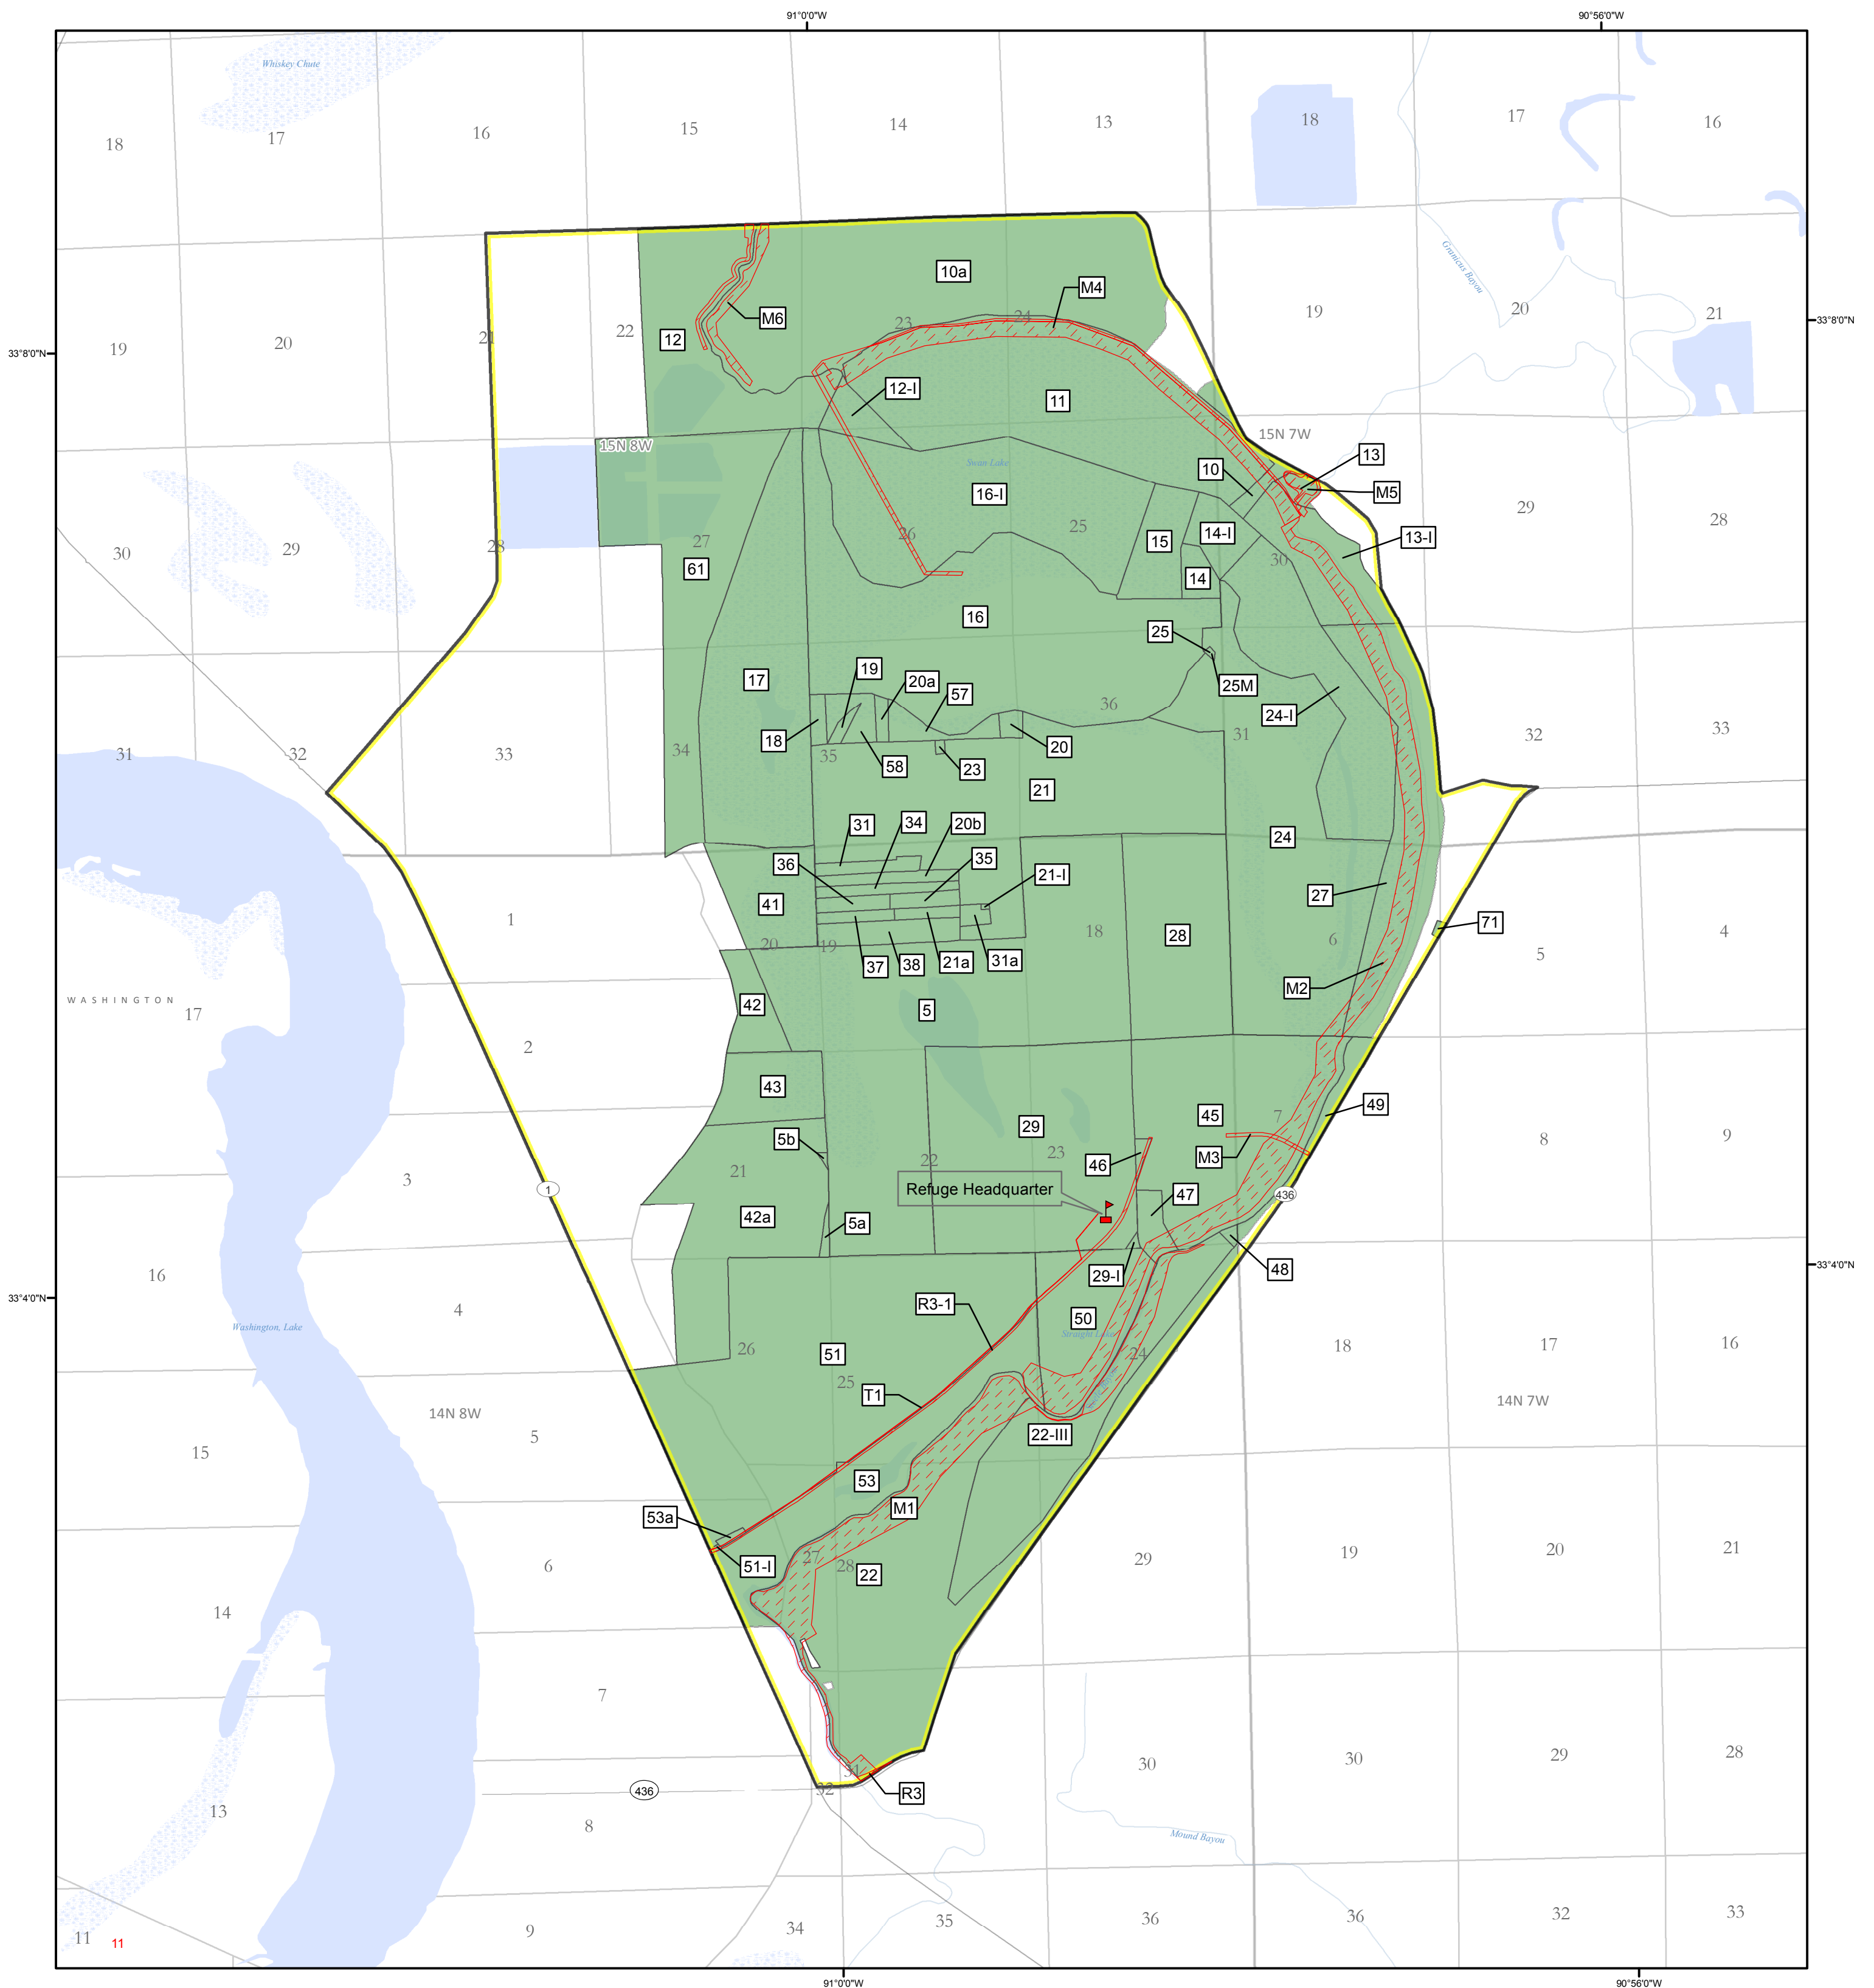

U.S. Fish & Wildlife Service
Yazoo National Wildlife Refuge
 Washington County, Mississippi

Produced in the Division of Realty
 Atlanta, GA
 Land Status Current to: 5/2/2017
 MAP DATE: 5/2/2017
 Base Map Source: ESRI / DOE RENEWABLE
 ENERGY ATLAS
 Meridian: Choctaw

Region 4 Locator

| | |
|--|-------------------------------|
| | Approved Acquisition Boundary |
| | FWS Lands - Owned in Fee |
| | Outgrant |
| | Outgrant |
| | Tract Numbers |

UTM ZONE 15 N
 NAD 83